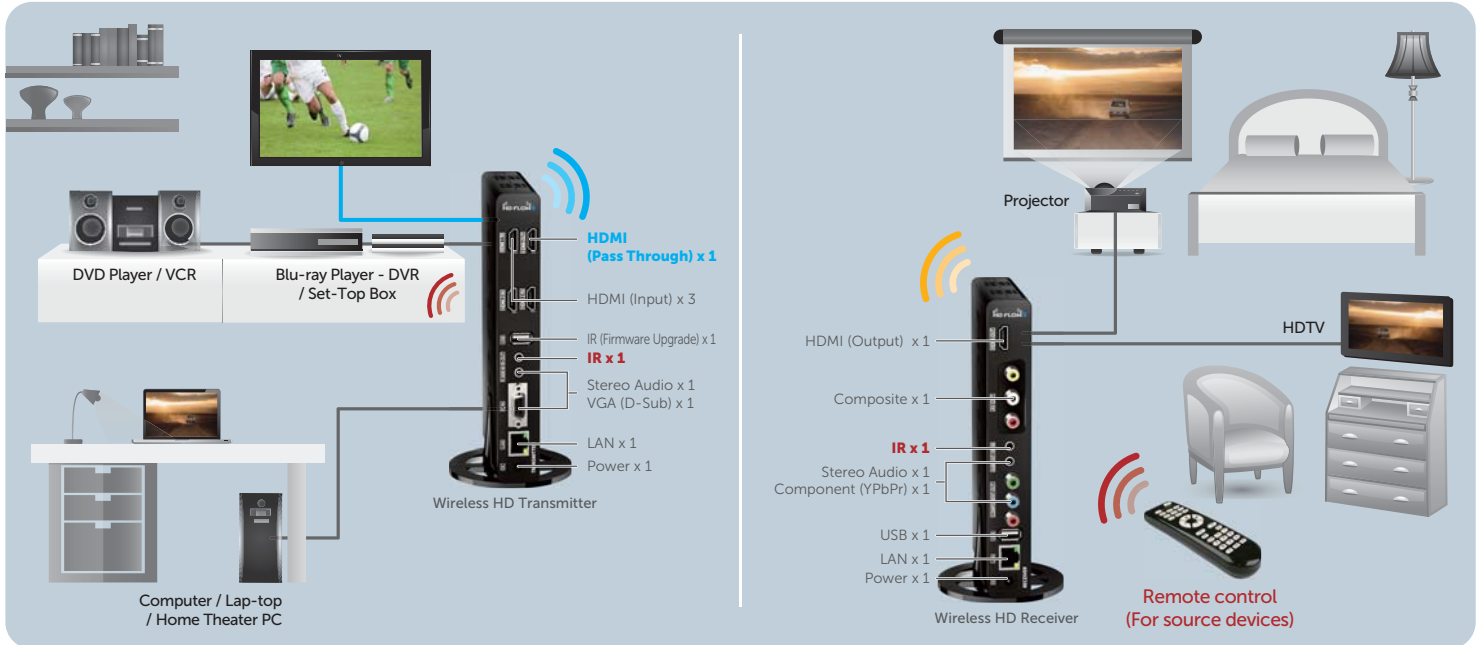

HD FLOW3 lets you truly live a cable-free life, opening up TV placement opportunities and eliminates the need to rent or buy additional A/V or set-top-box.

Now you can put up to seven HDTVs and/or projector(s) in the best place possible without the clutter of AV cabling or drilling holes in the wall. **(Multicast to 1 local screen and up to 6 receivers!)**

HD FLOW3 features Full HD 1080p 60Hz and passive 3D signal streaming, **over 60m** that can go through standard walls and floors with no delay.

Put an HDTV on the patio, in the kitchen, above the fireplace, or anywhere cables won't allow.
For office, commercial, entertainment, education, church, endless possibilities...

HD FLOW 3™

WIRELESS AV MULTI-DISPLAY SYSTEM

Simple "plug-and-play" setup makes it easy to wirelessly connect to any combination of multimedia devices such as a DVR/set-top box, satellite box, Blu-ray/DVD player, media server, VHS, game console, laptop or PC, and to the display device. Ideal for virtually **any output devices**(HDMI, Component, RGB, and others), digital or analog!

The HDMI **pass-through** output on the transmitter allows you to watch cable TV on your main screen while simultaneously playing other contents in your remote display and vice versa, a multi-screen viewing technology for 2 separate HDTV set up.