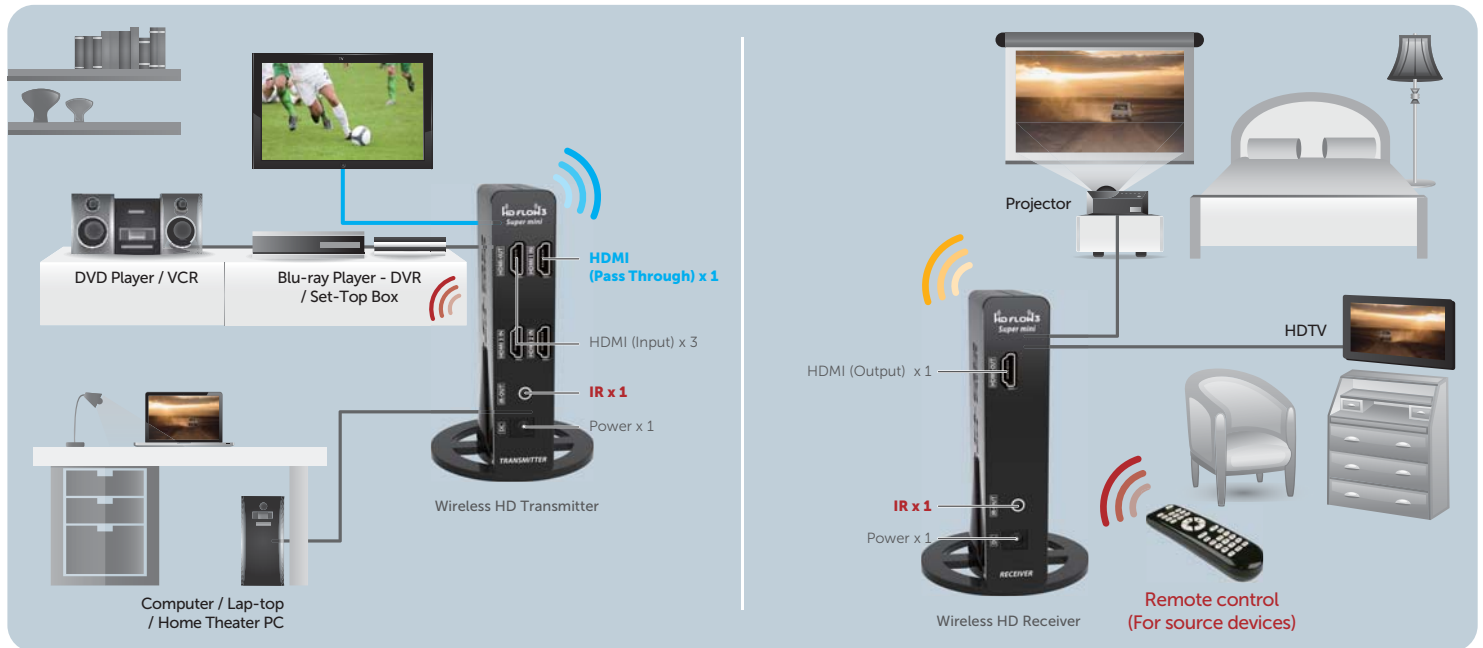

- Plug-and-play setup
- Long transmission range (210' (64m))
- Superior compatibility to major IR formats
- Multicast up to 6 receivers
- Transmits through walls and ceilings
- Secure network

HD FLOW3 Super mini lets you truly live a cable-free life, opening up TV placement opportunities and eliminates the need to rent or buy additional A/V or set-top-box.

HD FLOW3 Super mini features Full HD 1080p 60Hz and passive 3D signal streaming, **over 60m** that can go through standard walls and floors with no delay.

Put an HDTV on the patio, in the kitchen, above the fireplace, or anywhere cables won't allow. For office, commercial, entertainment, education, church, endless possibilities...

# HD FLOW<sup>3</sup> Super mini

WIRELESS AV MULTI-DISPLAY SYSTEM

Simple "plug-and-play" setup makes it easy to wirelessly connect to any combination of multimedia devices such as a DVR/set-top box, satellite box, Blu-ray/DVD player, or any other HD source to the display device, making the system truly **compact and portable**.

The HDMI **pass-through** output on the transmitter allows you to watch cable TV on your main screen while simultaneously playing other contents in your remote display and vice versa, a multi-screen viewing technology for 2 separate HDTV set up.